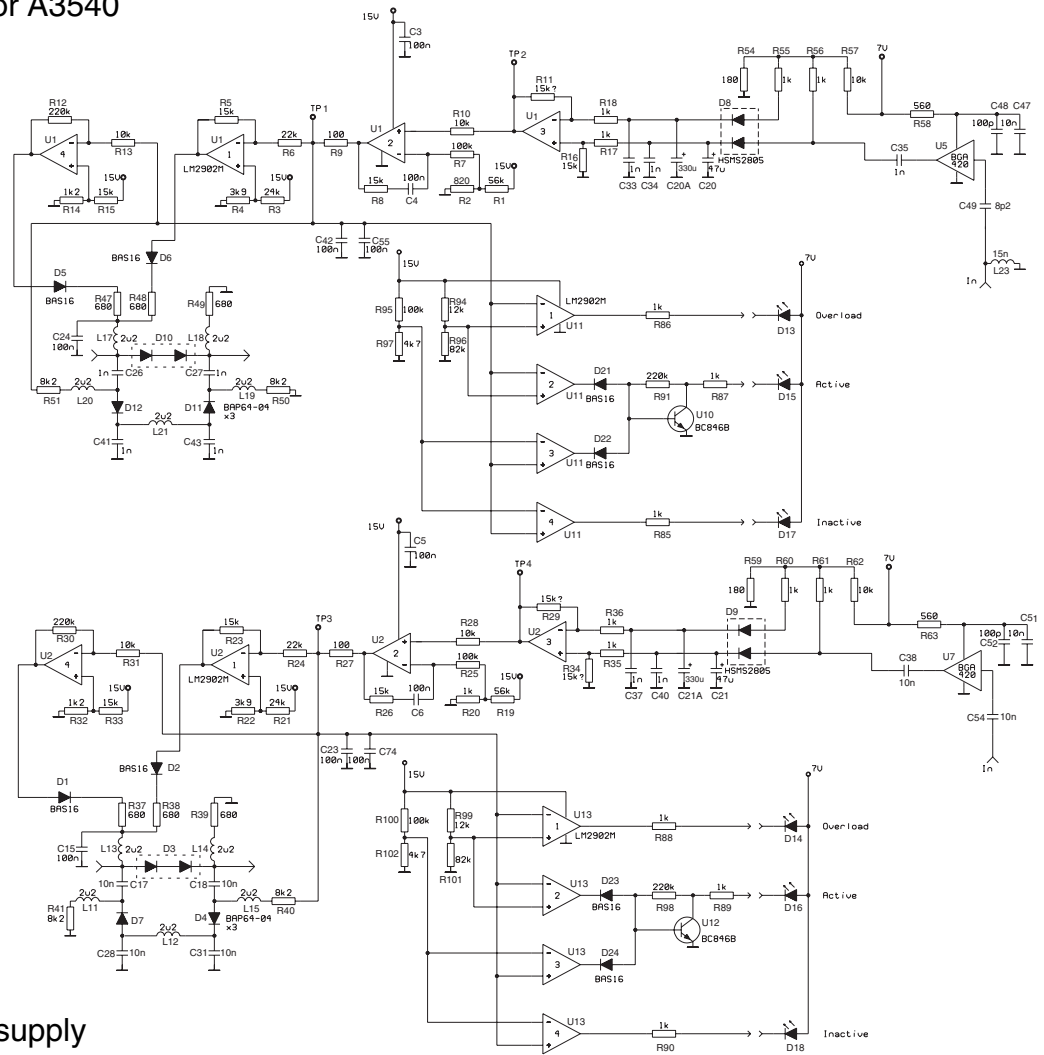

TV-amplifier A 3540

Schematic diagram for A3540

Connector power supply