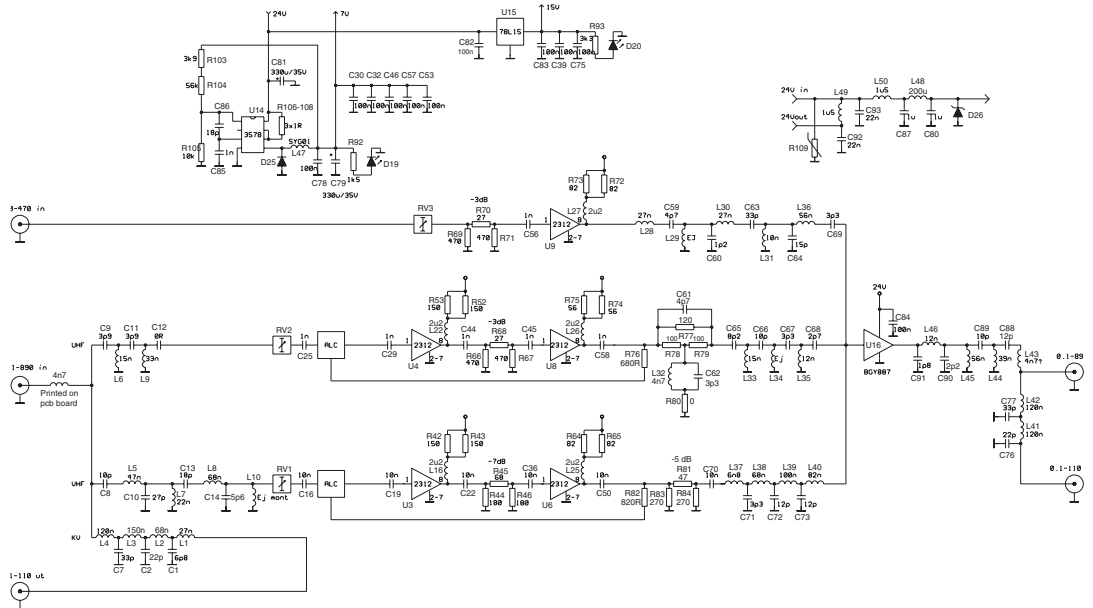

Two separate automatic level control circuits (ALC) help maintain the output level stable under the varying conditions often encountered aboard ships.

A push-pull hybrid amplifier in the final stage keeps intermodulation to a minimum.

www.naval.se

6132

TV-amplifier A 3540

Schematic diagram for A3540

Connector power supply

Description	Order No.	Weight: 0.55 kg
A3540	201.800	Standard package: 1