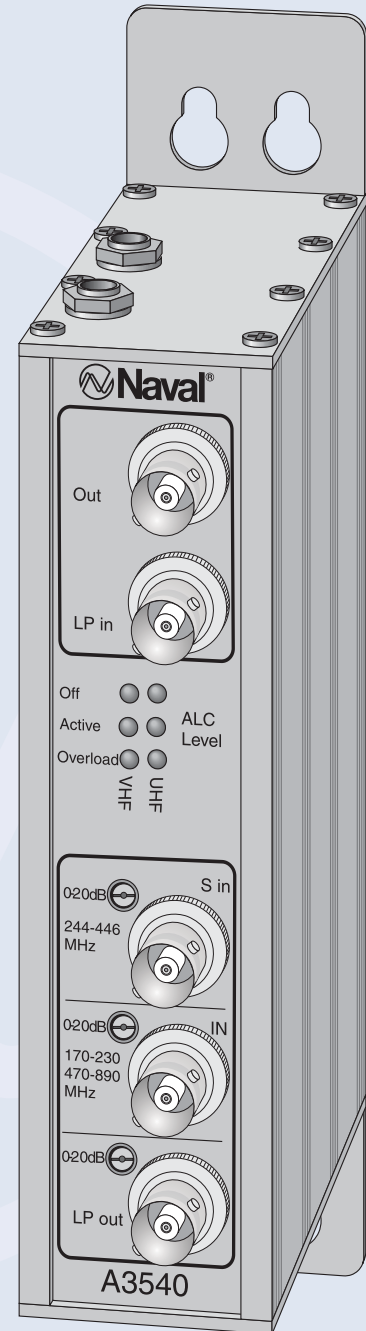

TV-amplifier A3540

A3540 broadband TV-amplifier covers all international VHF and UHF TV-frequencies. It is intended for use in shipborne CAS-systems and is well suited for distribution of digitally modulated signals. A separate S-band input is provided for distribution of e.g. satellite signals.

Two separate automatic level control circuits (ALC) help maintain the output level stable under the varying conditions often encountered aboard ships.

A push-pull hybrid amplifier in the final stage keeps intermodulation to a minimum.

TECHNICAL SPECIFICATIONS

Gain/Frequency range

VHF 170-230 MHz	37 ± 2 dB
S 244-446 MHz	32 ± 2 dB
UHF 470-890 MHz	40-44 ± 2 dB*
Gain flatness	<1 dB within any ch.
Manual attenuation	0-20 dB

ALC

Max. output level VHF	118 ± 2 dBμV (1 sign.)
Max. output level UHF	123 ± 2 dBμV (1 sign.)
Range VHF	>40 dB
Range UHF	>30 dB

3rd order intermodulation

VHF/UHF	<60 dBc (ALC limited)
S; 26 ch, 108 dBμV	<60 dBc

Return loss >20 dB**

Noise figure <6 dB

Impedance 75 Ω

Supply voltage 24 V ± 10%
Current consumption 330 mA ± 10%

EMC EN60945:2002,
EN50083-2

Operational temp. range -40 to 40°C

* 4 dB positive tilt

** At 40 MHz -1.5 dB/octave

Size: (H) 210 x (W) 41X (D) 96 mm

0605

Since 1971, the objective of Naval Electronics has been to offer the best possible products for TV and Radio reception at sea. Naval began with omnidirectional antennas and is the world leader in this field of technology today. Now, with an expanded product range, the name Naval means much more than antennas. Naval operates in more than 40 countries and has installations on thousands of vessels all over the world.

All specifications stated are subject to change without notice.

Marine Broadband Communication

Naval Electronics AB

Höjrodergatan 18, SE-212 39 Malmö, Sweden

Tel. +46(0)40-29 20 45. Fax +46(0)40-18 74 13

E-mail:sales@naval.se

www.naval.se

6132