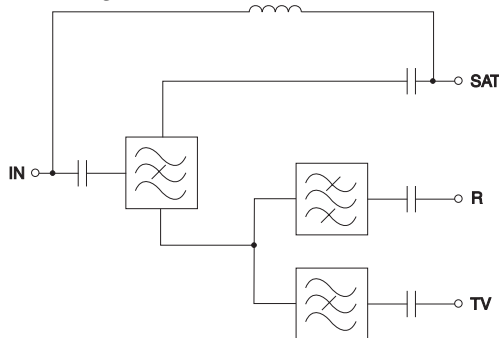

7105

N600 SAT - TV - Radio outlet

Mechanical measurements frame

Frame-N
 Colour: White RAL 1013
 Material: ABS plastic
 Size: 76 x 76 x 32 (mm)

HOLES
 2x4.75 mm

panel cutting

Block diagram

N600-cover
 Colour: White RAL 1013
 Material: ABS plastic
 Size: 76 x 76 x 9 (mm)