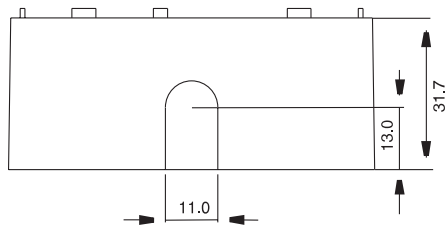

7105

N600 SAT - TV - Radio outlet

Mechanical measurements frame

Frame-N
 Colour: White RAL 1013
 Material: ABS plastic
 Size: 76 x 76 x 32 (mm)

HOLES
 2x4.75 mm

panel cutting

Block diagram

N600-cover
 Colour: White RAL 1013
 Material: ABS plastic
 Size: 76 x 76 x 9 (mm)

Outlet: N600	Order No. 250.354
N600-cover	Order No. 250.354A, included
N frame	Order No. 201.501
Weight: 0.11 kg Standard package: 1	