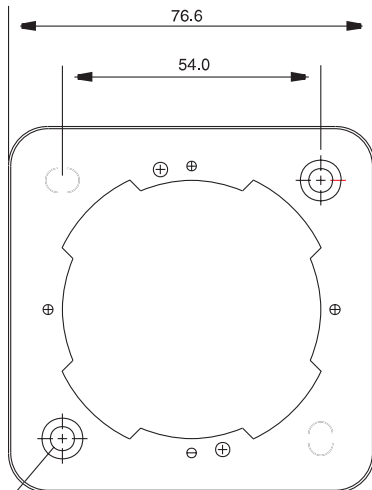

TECHNICAL SPECIFICATIONS

Description		Freq. range (MHz)	N600
Insertion loss	IN - FM	88 - 125	2 ± typ. 1.5 dB
	IN - TV	40 - 70	1 ± typ. 1.5 dB
		174 - 862	2 ± typ. 1.5 dB
	IN - SAT	950 - 2150	2 ± typ. 1.5 dB
2150 - 2400		2 ± typ. 1.5 dB	
Isolation	TV - FM	88 - 108	20 dB min.
	TV - SAT	40 - 2400	6 dB min.
	FM - SAT	40 - 860	30 dB min.
Return loss	IN	40 - 2400	5 dB min.
	FM	87.5 - 125	8 dB min.
	TV	40 - 862	5 dB min.
	SAT	950 - 2400	5 dB min.
DC pass	IN <-----> SAT		500 mA max.
	IN <-----> TV, IN <-----> FM		None
Connectors	RADIO		"IEC" female
	TV		"IEC" male
	SAT		"F" female
Recommended coax cable			Braid diameter max 6 mm and min 4mm
Impedance			75 ohm
Dimension (with connectors)			70 (L) x 67.6 (W) x 36 (H) mm
Weight			0.11 kg
Housing:			White bronze die-cast (CuSn)

7105

N600 SAT - TV - Radio outlet

Mechanical measurements frame

Frame-N
 Colour: White RAL 1013
 Material: ABS plastic
 Size: 76 x 76 x 32 (mm)

HOLES
 2x4.75 mm

panel cutting

Block diagram

N600-cover
 Colour: White RAL 1013
 Material: ABS plastic
 Size: 76 x 76 x 9 (mm)

Outlet: N600	Order No. 250.354
N600-cover	Order No. 250.354A, included
N frame	Order No. 201.501
Weight: 0.11 kg Standard package: 1	