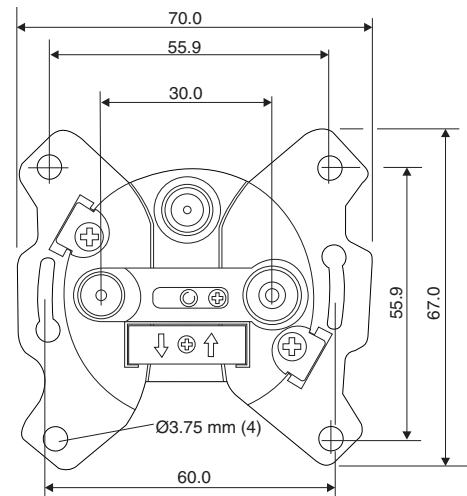

7105

N600 SAT - TV - Radio outlet

Mechanical measurements frame

Frame-N
 Colour: White RAL 1013
 Material: ABS plastic
 Size: 76 x 76 x 32 (mm)

HOLES
 2x4.75 mm

panel cutting

Block diagram

N600-cover
 Colour: White RAL 1013
 Material: ABS plastic
 Size: 76 x 76 x 9 (mm)

Outlet: N600	Order No. 250.354
N600-cover	Order No. 250.354A, included
N frame	Order No. 201.501
Weight: 0.11 kg Standard package: 1	