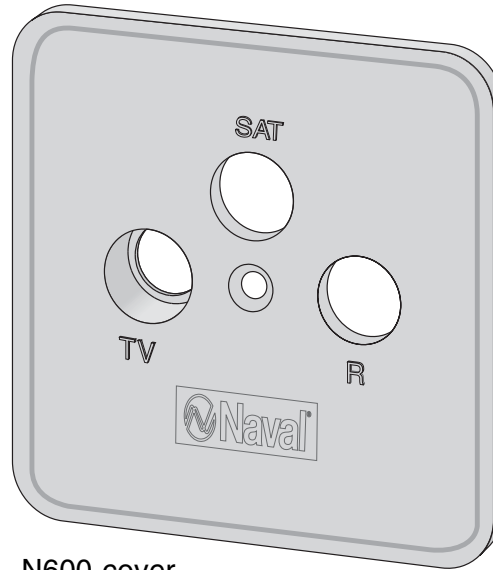

N600 SAT - TV - Radio outlet

Features

- Built-in diplexers to separate FM, TV and Satellite I.F bands
- 3 output ports dedicated for FM, TV and Satellite signals
- Single coaxial cable conveys all signals
- Allows 22 KHz tone signal through for LNB control
- RF shielding white bronze die-cast (CuSn) case integrated with connectors

7105

N600 SAT - TV - Radio outlet

Mechanical measurements frame

Frame-N
 Colour: White RAL 1013
 Material: ABS plastic
 Size: 76 x 76 x 32 (mm)

HOLES
 2x4.75 mm

panel cutting

Block diagram

N600-cover
 Colour: White RAL 1013
 Material: ABS plastic
 Size: 76 x 76 x 9 (mm)