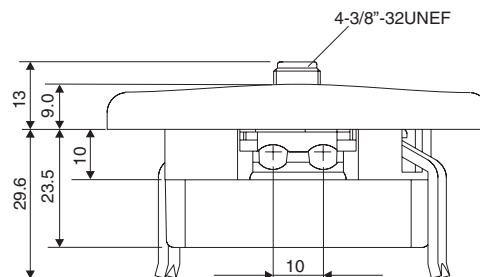

7105

N600 SAT - TV - Radio outlet

Mechanical measurements frame

Frame-N
 Colour: White RAL 1013
 Material: ABS plastic
 Size: 76 x 76 x 32 (mm)

HOLES
 2x4.75 mm

panel cutting

Block diagram

N600-cover
 Colour: White RAL 1013
 Material: ABS plastic
 Size: 76 x 76 x 9 (mm)

Outlet: N600	Order No. 250.354
N600-cover	Order No. 250.354A, included
N frame	Order No. 201.501
Weight: 0.11 kg Standard package: 1	