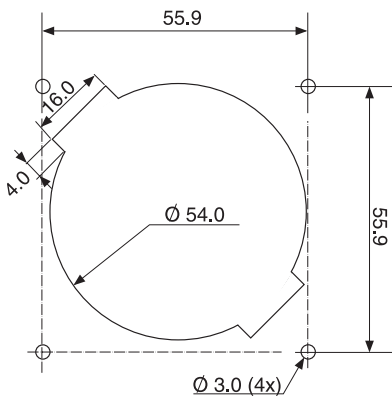

TECHNICAL SPECIFICATIONS

Description		Freq. range (MHz)	N600
Insertion loss	IN - FM	88 - 125	2 ± typ. 1.5 dB
	IN - TV	40 - 70	1 ± typ. 1.5 dB
		174 - 862	2 ± typ. 1.5 dB
	IN - SAT	950 - 2150	2 ± typ. 1.5 dB
2150 - 2400		2 ± typ. 1.5 dB	
Isolation	TV - FM	88 - 108	20 dB min.
	TV - SAT	40 - 2400	6 dB min.
	FM - SAT	40 - 860	30 dB min.
Return loss	IN	40 - 2400	5 dB min.
	FM	87.5 - 125	8 dB min.
	TV	40 - 862	5 dB min.
	SAT	950 - 2400	5 dB min.
DC pass	IN <-----> SAT		500 mA max.
	IN <-----> TV, IN <-----> FM		None
Connectors	RADIO		"IEC" female
	TV		"IEC" male
	SAT		"F" female
Recommended coax cable			Braid diameter max 6 mm and min 4mm
Impedance			75 ohm
Dimension (with connectors)			70 (L) x 67.6 (W) x 36 (H) mm
Weight			0.11 kg
Housing:			White bronze die-cast (CuSn)

7105

N600 SAT - TV - Radio outlet

Mechanical measurements frame

Frame-N
 Colour: White RAL 1013
 Material: ABS plastic
 Size: 76 x 76 x 32 (mm)

HOLES
 2x4.75 mm

panel cutting

Block diagram

N600-cover
 Colour: White RAL 1013
 Material: ABS plastic
 Size: 76 x 76 x 9 (mm)

Outlet: N600	Order No. 250.354
N600-cover	Order No. 250.354A, included
N frame	Order No. 201.501
Weight: 0.11 kg Standard package: 1	