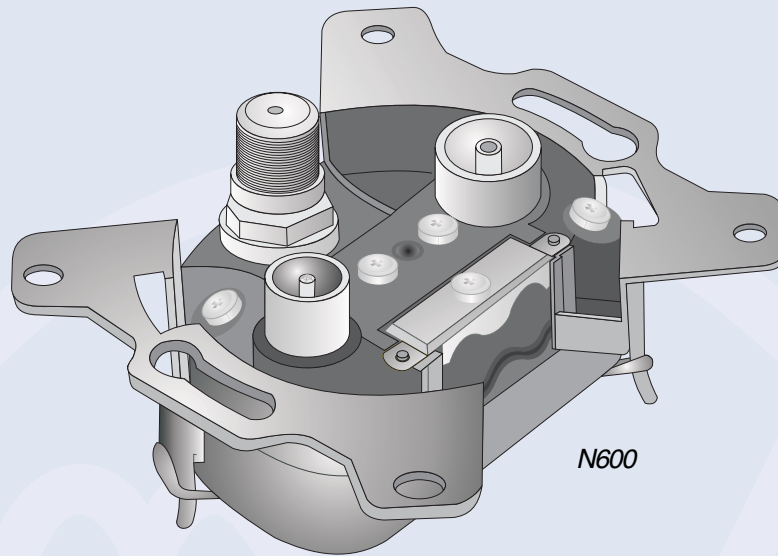

N600 SAT - TV - Radio outlet

Features

- Built-in diplexers to separate FM, TV and Satellite I.F bands
- 3 output ports dedicated for FM, TV and Satellite signals
- Single coaxial cable conveys all signals
- Allows 22 KHz tone signal through for LNB control
- RF shielding white bronze die-cast (CuSn) case integrated with connectors

TECHNICAL SPECIFICATIONS

Description		Freq. range (MHz)	N600
Insertion loss	IN - FM	88 - 125	2 ± typ. 1.5 dB
	IN - TV	40 - 70	1 ± typ. 1.5 dB
		174 - 862	2 ± typ. 1.5 dB
	IN - SAT	950 - 2150	2 ± typ. 1.5 dB
2150 - 2400		2 ± typ. 1.5 dB	
Isolation	TV - FM	88 - 108	20 dB min.
	TV - SAT	40 - 2400	6 dB min.
	FM - SAT	40 - 860	30 dB min.
Return loss	IN	40 - 2400	5 dB min.
	FM	87.5 - 125	8 dB min.
	TV	40 - 862	5 dB min.
	SAT	950 - 2400	5 dB min.
DC pass	IN <-----> SAT		500 mA max.
	IN <-----> TV, IN <-----> FM		None
Connectors	RADIO		"IEC" female
	TV		"IEC" male
	SAT		"F" female
Recommended coax cable			Braid diameter max 6 mm and min 4mm
Impedance			75 ohm
Dimension (with connectors)			70 (L) x 67.6 (W) x 36 (H) mm
Weight			0.11 kg
Housing:			White bronze die-cast (CuSn)

7105

N600 SAT - TV - Radio outlet

Mechanical measurements frame

Frame-N
 Colour: White RAL 1013
 Material: ABS plastic
 Size: 76 x 76 x 32 (mm)

HOLES
 2x4.75 mm

panel cutting

Block diagram

N600-cover
 Colour: White RAL 1013
 Material: ABS plastic
 Size: 76 x 76 x 9 (mm)