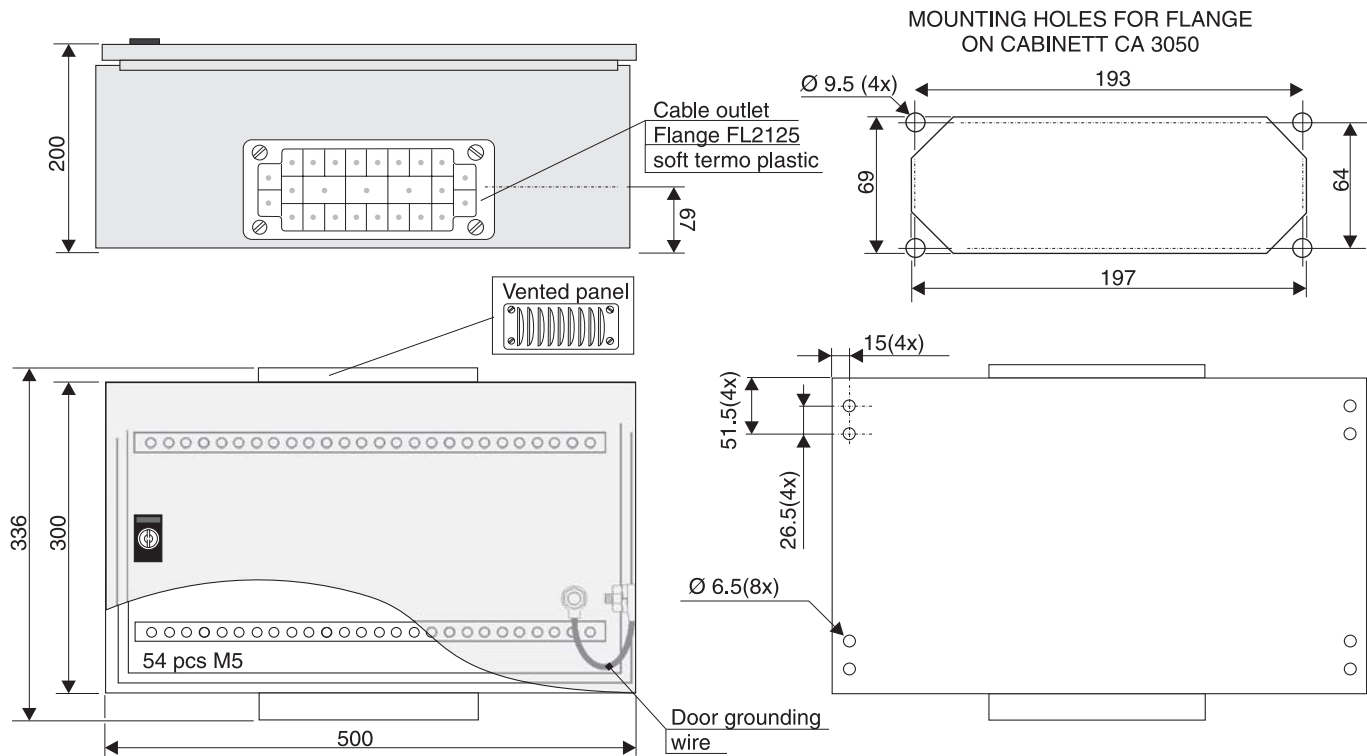

Cabinet CA 3050

Steel cabinet fitted with drilled holes for cassette modules. Door on front with right-hand hinges with grounding wire. Bottom flange bolted to cabinet. Cabinet type CA 3050 for power box and up to six (6) cassette modules. The cabinet is delivered with one cable outlet flange (plastic) and one vented flange (metal). Colour: grey

6122

Cabinet CA 3050

Mechanical measurements

Installation manual

The cabinet should be mounted vertically on a wall with four (4) screws. Install the cabinet in a dry, well ventilated space. Ambient temperature must not exceed $35^{\circ}\text{C}/95^{\circ}\text{F}$.

The cabinet should be earthed either to the electrical system or to the hull-not to both.

Soft termo plastic multi flange for cable outlet.

25 outlets:

3 outlets max 30 mm diam.

6 outlets max 18 mm diam.

16 outlets max 14 mm diam.