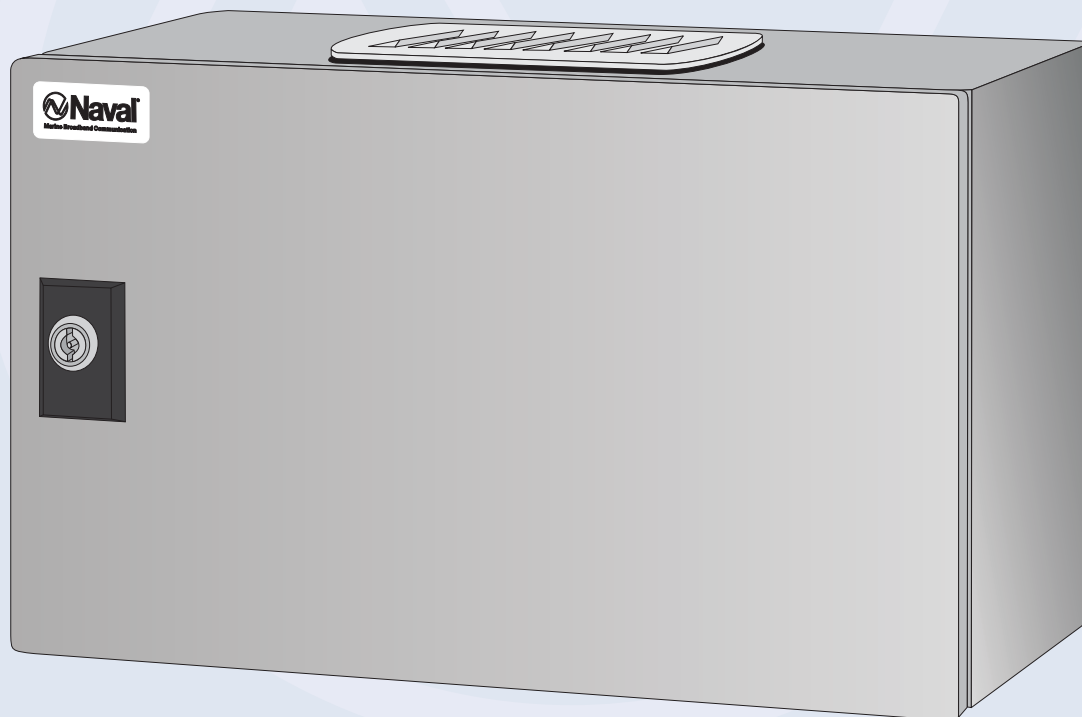

Cabinet CA 3050

Steel cabinet fitted with drilled holes for cassette modules. Door on front with right-hand hinges with grounding wire. Bottom flange bolted to cabinet. Cabinet type CA 3050 for power box and up to six (6) cassette modules. The cabinet is delivered with one cable outlet flange (plastic) and one vented flange (metal). Colour: grey

Size: (H) 300 mm x (W) 500 mm x (D) 200 mm

0712

Since 1971, the objective of Naval Electronics has been to offer the best possible products for TV and Radio reception at sea. Naval began with omnidirectional antennas and is the world leader in this field of technology today. Now, with an expanded product range, the name Naval means much more than antennas. Naval operates in more than 40 countries and has installations on thousands of vessels all over the world.

6122

Cabinet CA 3050

Mechanical measurements

Installation manual

The cabinet should be mounted vertically on a wall with four (4) screws. Install the cabinet in a dry, well ventilated space. Ambient temperature must not exceed $35^{\circ}\text{C}/95^{\circ}\text{F}$.