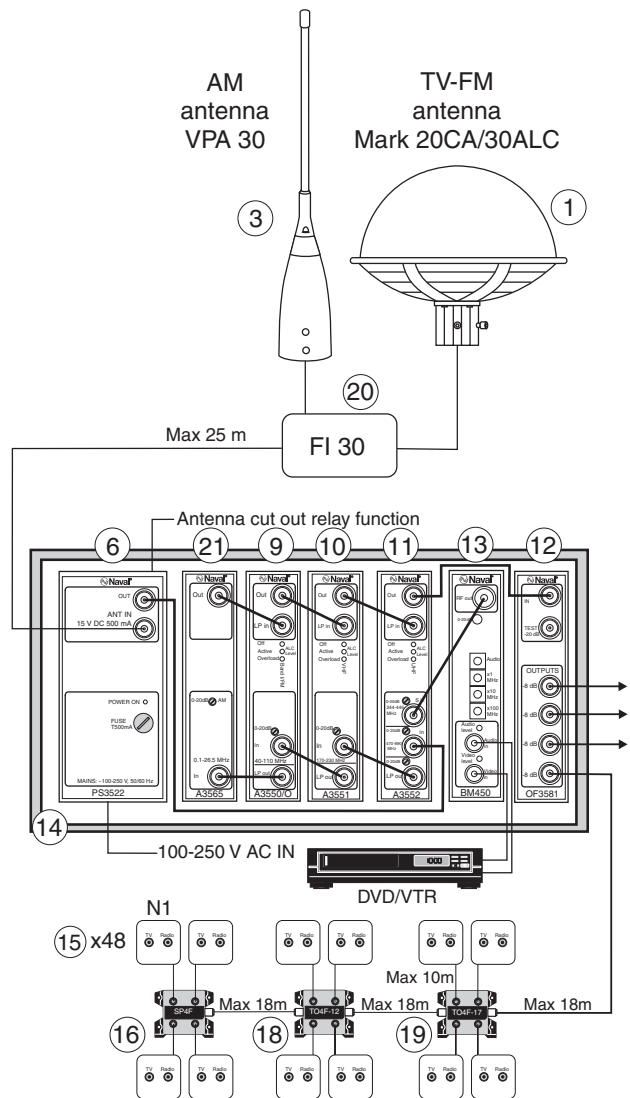

### NAVPLAN 48 TV/RADIO OUTLETS

AM antenna  
VPA 30

TV-FM antenna  
Mark 20CA/30ALC

1	TV-FM antenna Mark 20CA/30ALC	See leaflet 3001/3005
2	TV-FM-AM antenna Mark 22CA/32ALC	See leaflet 3002/3004
3	AM antenna VPA 30	See leaflet 3008
4	Lineamplifier PSA-30V-1	See leaflet 5001
5	Powersupply and amplifier PSA-350	See leaflet 5003
6	Powersupply PS3222	See leaflet 6101
7	TV-amplifier A3540 BIV-V	See leaflet 6132
8	AM-FM-BI amplifier A3560	See leaflet 6137
9	TV-amplifier A3550/O OIRT	See leaflet 6134
10	TV-amplifier A3551 BIII	See leaflet 6135
11	TV-amplifier A3552 BIV-V	See leaflet 6136
12	Outputfilter OF3581	See leaflet 6142
13	Modulator BM450	See leaflet 6129
14	Cabinet CA 3050	See leaflet 6122
15	TV/Radio outlets N1	See leaflet 7104
16	Splitter SP4F	See leaflet 8102
17	Splitter SP2F	See leaflet 8102
18	Tap-off TO4-12	See leaflet 8101
19	Tap-off TO4-17	See leaflet 8101
20	Filter FI 30	See leaflet 8106
21	Radio amplifier AM	See leaflet 6138
34	Tap-Off TO2-12	See leaflet 8101