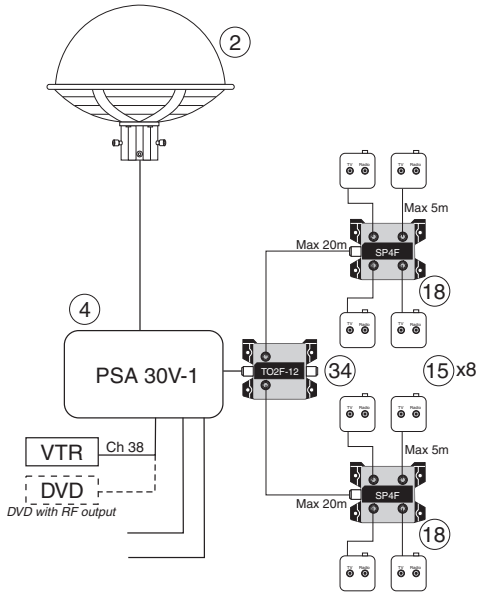

NAVPLAN 4-8 TV/RADIO OUTLETS

AM-TV-FM antenna
Mark 22CA alt. 32ALC