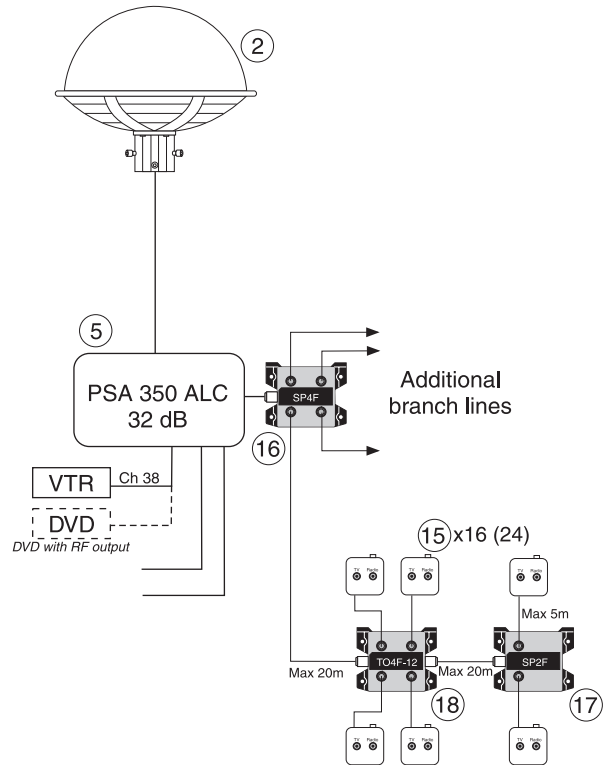

NAVPLAN 16-24 TV/RADIO OUTLETS

AM-TV-FM antenna
Mark 22CA alt. 32ALC