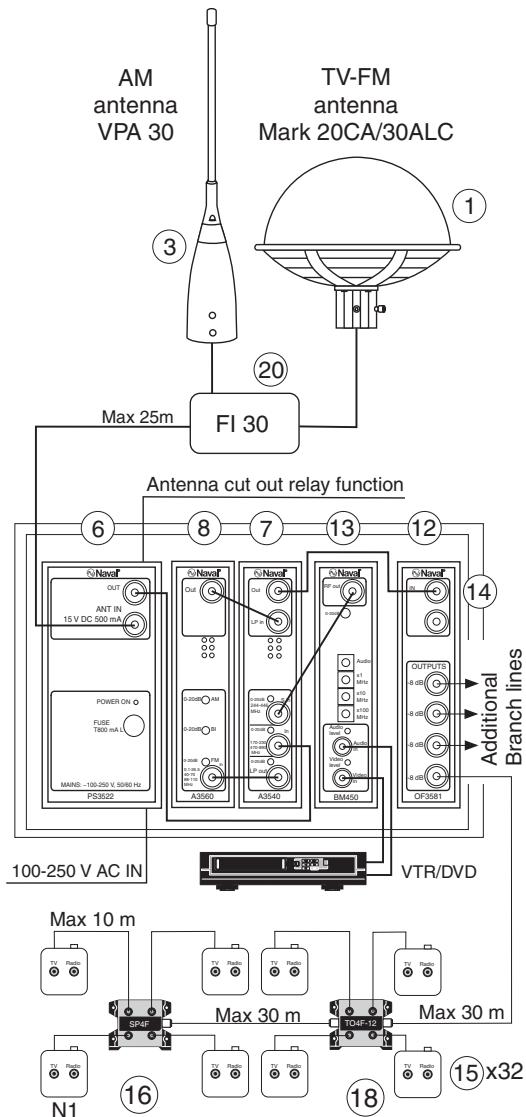

### NAVPLAN 48 TV/RADIO OUTLETS

AM antenna  
VPA 30

TV-FM antenna  
Mark 20CA/30ALC

1	TV-FM antenna Mark 20CA/30ALC	See leaflet 3001/3005
2	TV-FM-AM antenna Mark 22CA/32ALC	See leaflet 3002/3004
3	AM antenna VPA 30	See leaflet 3008
4	Lineamplifier PSA-30V-1	See leaflet 5001
5	Powersupply and amplifier PSA-350	See leaflet 5003
6	Powersupply PS3222	See leaflet 6101
7	TV-amplifier A3540 BIV-V	See leaflet 6132
8	AM-FM-BI amplifier A3560	See leaflet 6137
9	TV-amplifier A3550/O OIRT	See leaflet 6134
10	TV-amplifier A3551 BIII	See leaflet 6135
11	TV-amplifier A3552 BIV-V	See leaflet 6136
12	Outputfilter OF3581	See leaflet 6142
13	Modulator BM450	See leaflet 6129
14	Cabinet CA 3050	See leaflet 6122
15	TV/Radio outlets N1	See leaflet 7104
16	Splitter SP4F	See leaflet 8102
17	Splitter SP2F	See leaflet 8102
18	Tap-off TO4-12	See leaflet 8101
19	Tap-off TO4-17	See leaflet 8101
20	Filter FI 30	See leaflet 8106
21	Radio amplifier AM	See leaflet 6138
34	Tap-Off TO2-12	See leaflet 8101